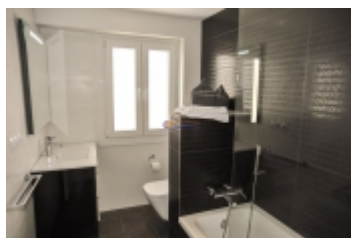

Room Layout

Sleeps up to	8
Floor area	ca 106 m²
Living rooms	1
Dining area	1
Double bedrooms	4
Kitchen	1
Bathrooms	3
Terraces	1

Amenities

BBQ	☐ Fridge
☒ Heating	☒ Dishwasher
Fireplace	☒ Washing machine
☒ Air conditioning	Clothes dryer
Fan	☒ Ironing board
☒ Home towels	☒ Iron
☒ Bed linen	☒ Bathtub
☒ Hob	☒ Shower
☒ Oven	☒ Hairdryer
☒ Microwave	TV terrestrial
☒ Coffee maker	☒ SAT-TV
☒ Kettle	DVD Player
☒ Toaster	☒ Lift
☒ Freezer